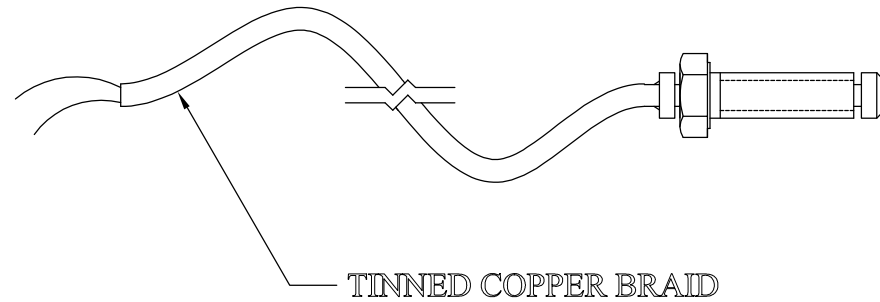

Other bolt sizes available on request.

Note:
M6 thread, bolt type thermocouple complete with swivel retention - using tinned covered fibreglass wire.

ORDER CODE: TS-43

J - Type J
K - Type K

01000 - L = 1M
02000 - L = 2M
04000 - L = 4M
06000 - L = 6M

ECEFast
Electro Chemical Engineering Pty Ltd
A.B.N. 42 004 182 772

NOTES:
TEMPERATURE SENSOR
TYPE J, K

BOLT TYPE THERMOCOUPLE

TS-43	Units MM	Scale 1:1	Drawn CL	Date Mar 04
-------	-------------	--------------	-------------	----------------